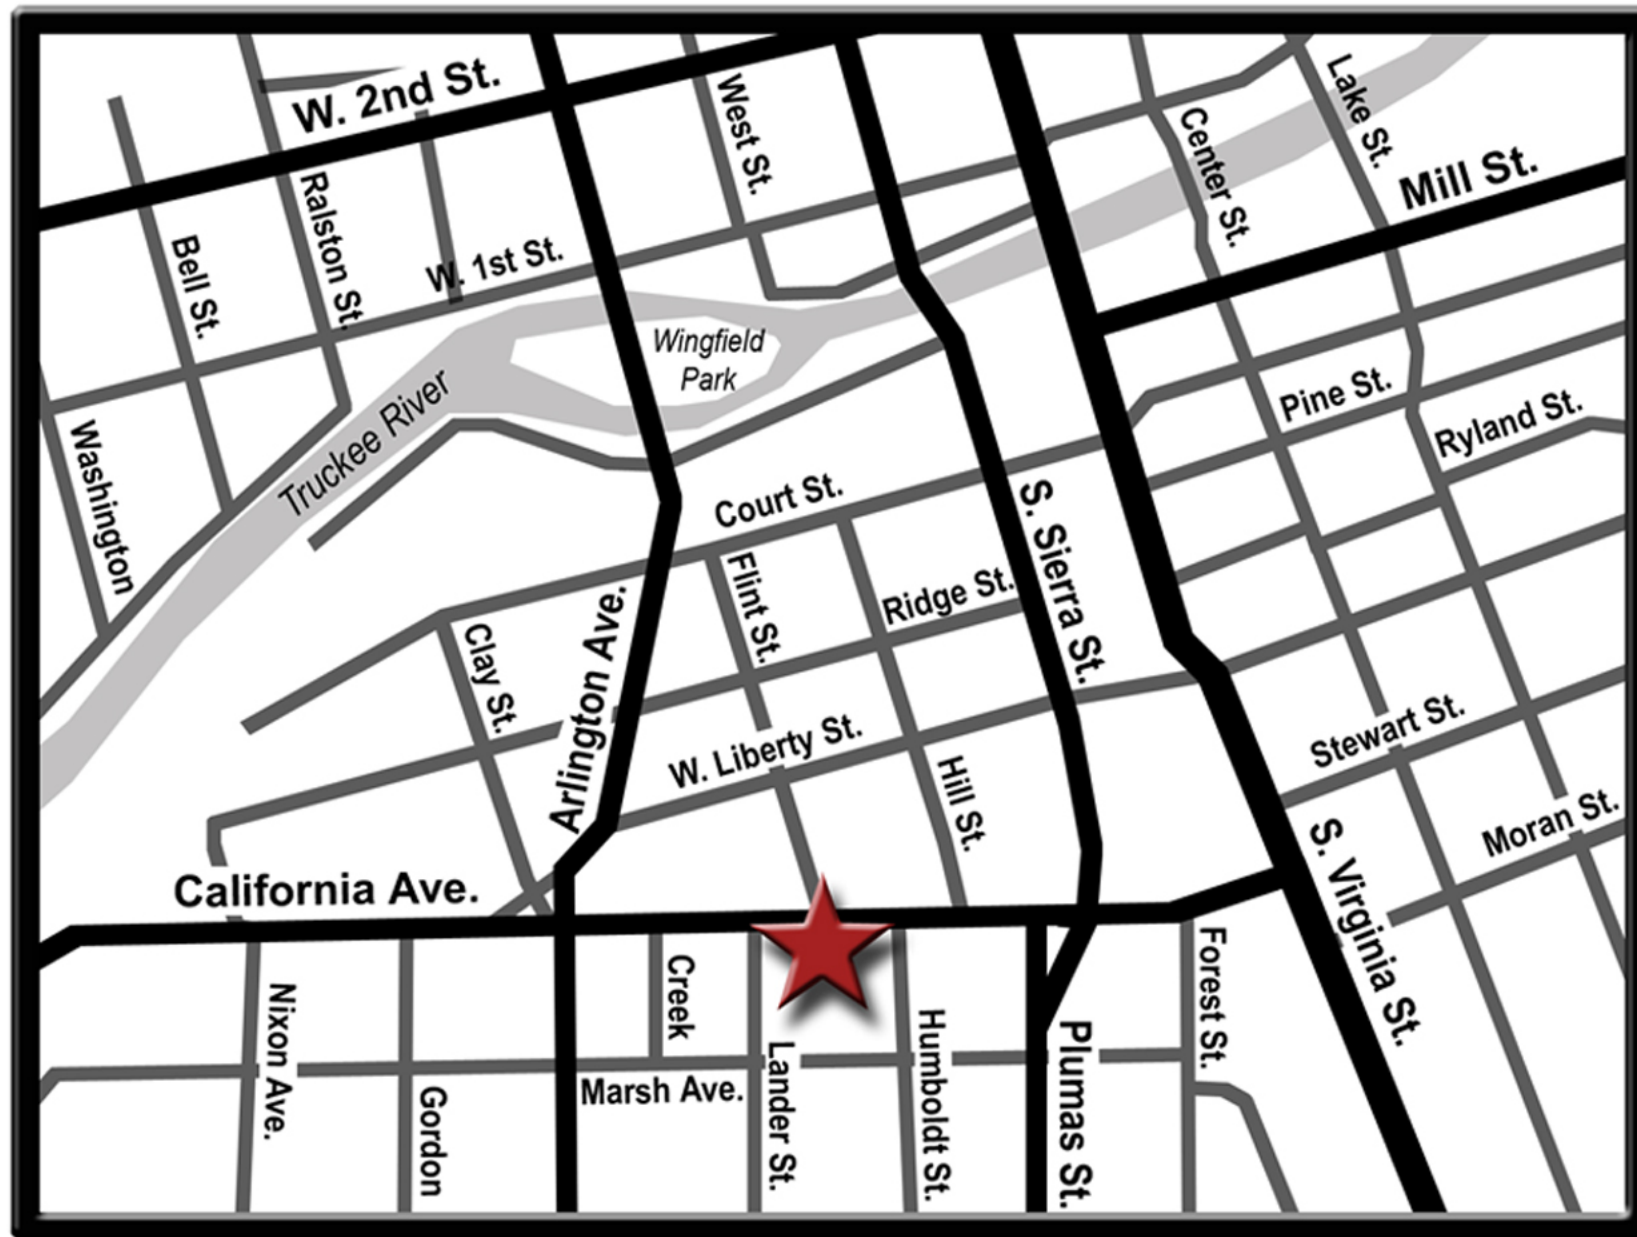

# THE POSTAL DEPOT

*Downtown Reno's Shipping & Gift Center*

316 California Avenue, Reno, NV 89509

The Postal Depot is conveniently located on prestigious California Avenue, between Arlington Avenue and Plumas Street. We have plenty of parking in the back of our store.